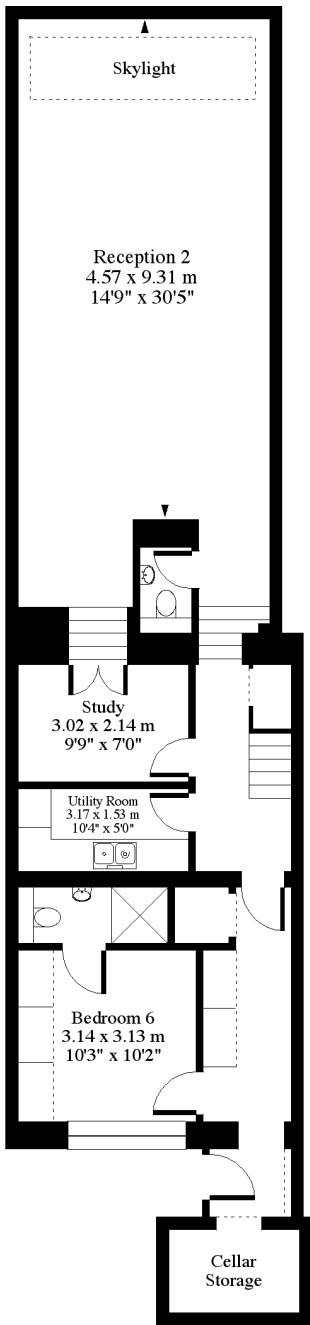

Montpelier Square SW7

Approx. Gross Internal Floor Area = 361 sq.meters • 3890 sq.feet

GROUND FLOOR

THIRD FLOOR

FOURTH FLOOR

FIRST FLOOR

SECOND FLOOR

LOWER
GROUND FLOOR