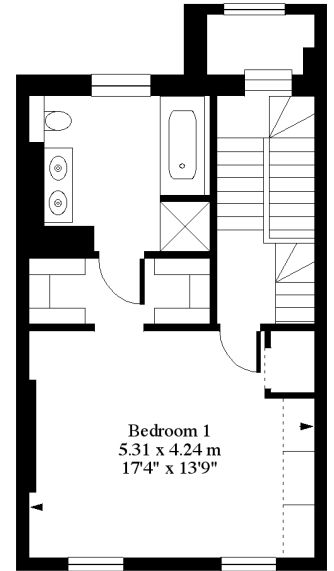

Montpelier Square SW7

Approx. Gross Internal Floor Area = 361 sq.meters • 3890 sq.feet

GROUND FLOOR

THIRD FLOOR

FOURTH FLOOR

FIRST FLOOR

SECOND FLOOR

LOWER
GROUND FLOOR