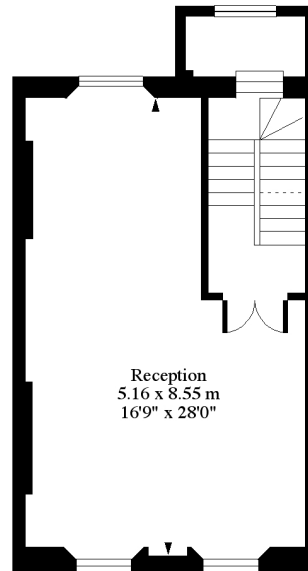

Montpelier Square SW7

Approx. Gross Internal Floor Area = 361 sq.meters • 3890 sq.feet

GROUND FLOOR

THIRD FLOOR

FOURTH FLOOR

FIRST FLOOR

SECOND FLOOR

LOWER
GROUND FLOOR