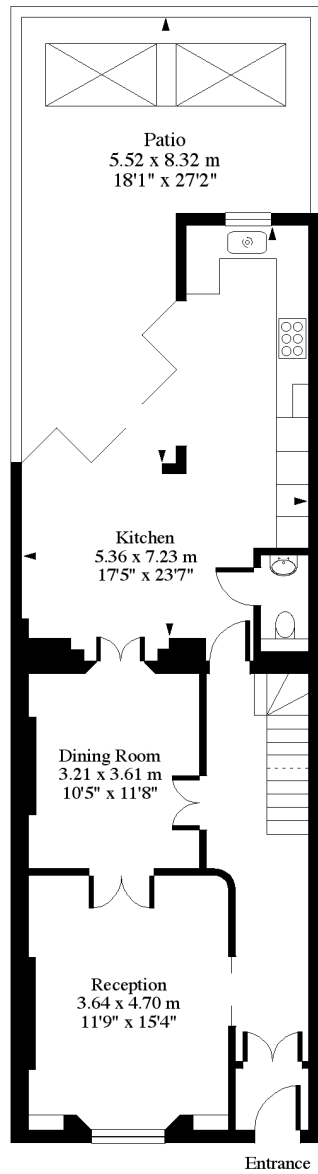

Montpelier Square SW7

Approx. Gross Internal Floor Area = 361 sq.meters • 3890 sq.feet

GROUND FLOOR

THIRD FLOOR

FOURTH FLOOR

FIRST FLOOR

SECOND FLOOR

LOWER
GROUND FLOOR