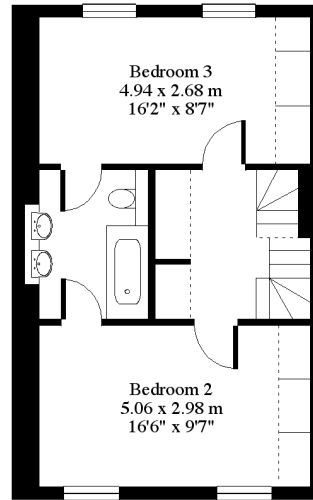

Montpelier Square SW7

Approx. Gross Internal Floor Area = 361 sq.meters • 3890 sq.feet

GROUND FLOOR

THIRD FLOOR

FOURTH FLOOR

FIRST FLOOR

SECOND FLOOR

LOWER
GROUND FLOOR