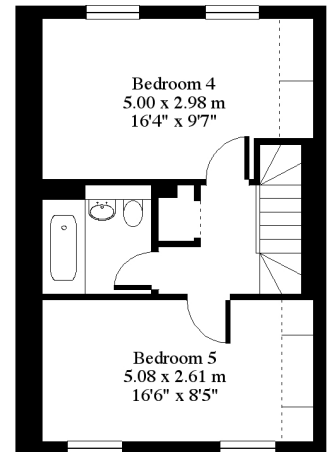

Montpelier Square SW7

Approx. Gross Internal Floor Area = 361 sq.meters • 3890 sq.feet

GROUND FLOOR

THIRD FLOOR

FOURTH FLOOR

FIRST FLOOR

SECOND FLOOR

LOWER
GROUND FLOOR