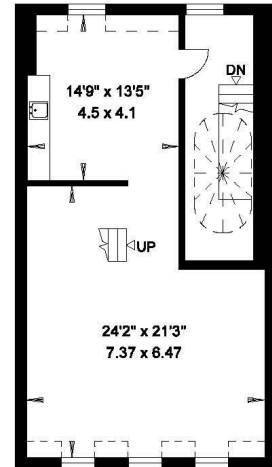

**PRINCE'S GATE
LONDON SW7**

Gross Internal Area = 840 sq. metres

9050 sq. feet

(Including Vaults & Shaded Lightwell)

(Excluding Walled Terrace Level)

Walled Terrace Level = 46 sq. metres

497 sq. feet

LOWER GROUND FLOOR

GROUND FLOOR

**LOWER
FIRST FLOOR**

FIRST FLOOR

SECOND FLOOR

THIRD FLOOR

FOURTH FLOOR

WALLED ROOF TERRACE

FIFTH FLOOR