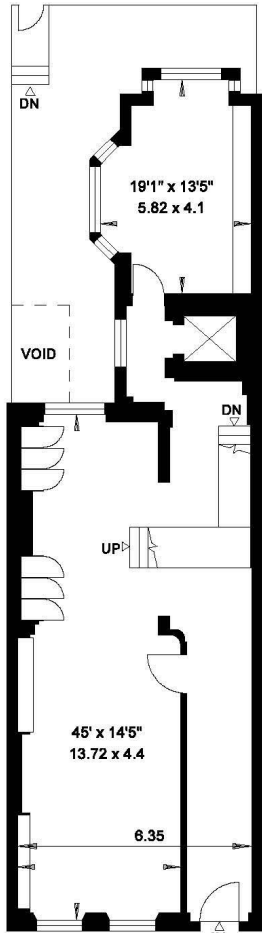

**PRINCE'S GATE
LONDON SW7**

Gross Internal Area = 840 sq. metres

9050 sq. feet

(Including Vaults & Shaded Lightwell)

(Excluding Walled Terrace Level)

Walled Terrace Level = 46 sq. metres

497 sq. feet

LOWER GROUND FLOOR

GROUND FLOOR

**LOWER
FIRST FLOOR**

FIRST FLOOR

SECOND FLOOR

THIRD FLOOR

FOURTH FLOOR

WALLED ROOF TERRACE

FIFTH FLOOR