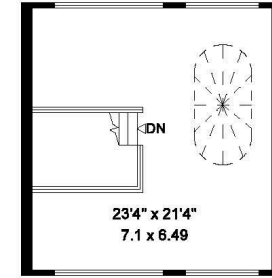

**PRINCE'S GATE
LONDON SW7**

Gross Internal Area = 840 sq. metres

9050 sq. feet

(Including Vaults & Shaded Lightwell)

(Excluding Walled Terrace Level)

Walled Terrace Level = 46 sq. metres

497 sq. feet

LOWER GROUND FLOOR

GROUND FLOOR

**LOWER
FIRST FLOOR**

FIRST FLOOR

SECOND FLOOR

THIRD FLOOR

FOURTH FLOOR

WALLED ROOF TERRACE

FIFTH FLOOR