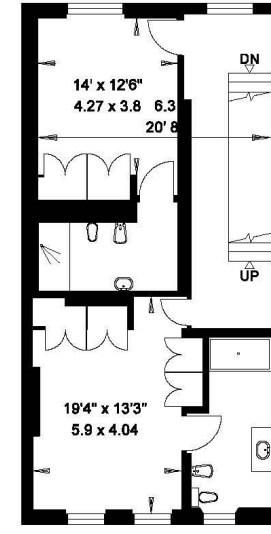

**PRINCE'S GATE
LONDON SW7**

Gross Internal Area = 840 sq. metres

9050 sq. feet

(Including Vaults & Shaded Lightwell)

(Excluding Walled Terrace Level)

Walled Terrace Level = 46 sq. metres

497 sq. feet

LOWER GROUND FLOOR

GROUND FLOOR

**LOWER
FIRST FLOOR**

FIRST FLOOR

SECOND FLOOR

THIRD FLOOR

FOURTH FLOOR

WALLED ROOF TERRACE

FIFTH FLOOR