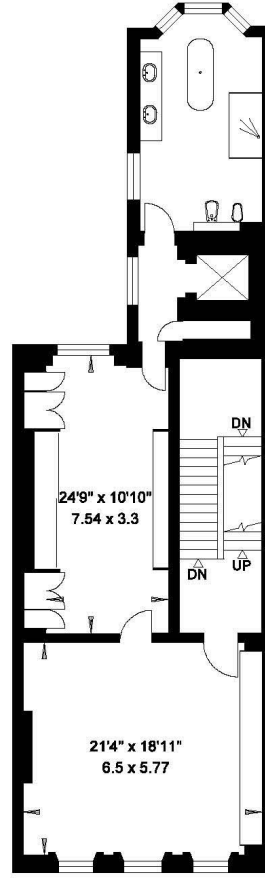

**PRINCE'S GATE
LONDON SW7**

Gross Internal Area = 840 sq. metres

9050 sq. feet

(Including Vaults & Shaded Lightwell)

(Excluding Walled Terrace Level)

Walled Terrace Level = 46 sq. metres

497 sq. feet

LOWER GROUND FLOOR

GROUND FLOOR

**LOWER
FIRST FLOOR**

FIRST FLOOR

SECOND FLOOR

THIRD FLOOR

FOURTH FLOOR

WALLED ROOF TERRACE

FIFTH FLOOR