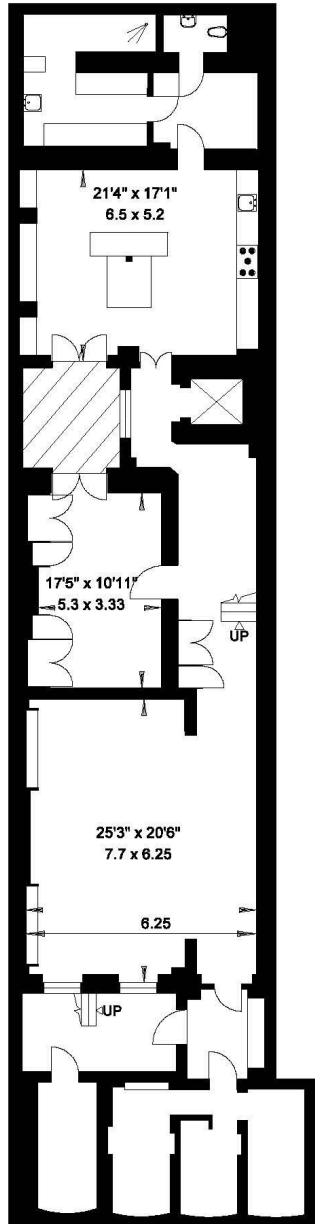

**PRINCE'S GATE
LONDON SW7**

Gross Internal Area = 840 sq. metres

9050 sq. feet

(Including Vaults & Shaded Lightwell)

(Excluding Walled Terrace Level)

Walled Terrace Level = 46 sq. metres

497 sq. feet

LOWER GROUND FLOOR

GROUND FLOOR

**LOWER
FIRST FLOOR**

FIRST FLOOR

SECOND FLOOR

THIRD FLOOR

FOURTH FLOOR

WALLED ROOF TERRACE

FIFTH FLOOR