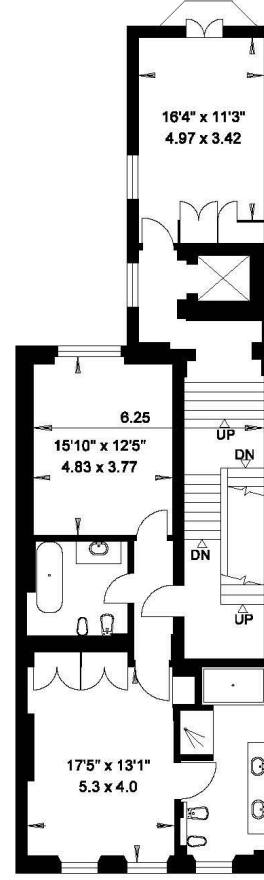

**PRINCE'S GATE
LONDON SW7**

Gross Internal Area = 840 sq. metres

9050 sq. feet

(Including Vaults & Shaded Lightwell)

(Excluding Walled Terrace Level)

Walled Terrace Level = 46 sq. metres

497 sq. feet

LOWER GROUND FLOOR

GROUND FLOOR

**LOWER
FIRST FLOOR**

FIRST FLOOR

SECOND FLOOR

THIRD FLOOR

FOURTH FLOOR

WALLED ROOF TERRACE

FIFTH FLOOR