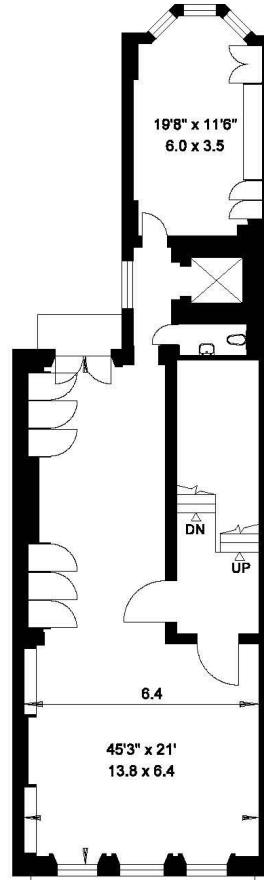

**PRINCE'S GATE
LONDON SW7**

Gross Internal Area = 840 sq. metres

9050 sq. feet

(Including Vaults & Shaded Lightwell)

(Excluding Walled Terrace Level)

Walled Terrace Level = 46 sq. metres

497 sq. feet

LOWER GROUND FLOOR

GROUND FLOOR

**LOWER
FIRST FLOOR**

FIRST FLOOR

SECOND FLOOR

THIRD FLOOR

FOURTH FLOOR

WALLED ROOF TERRACE

FIFTH FLOOR